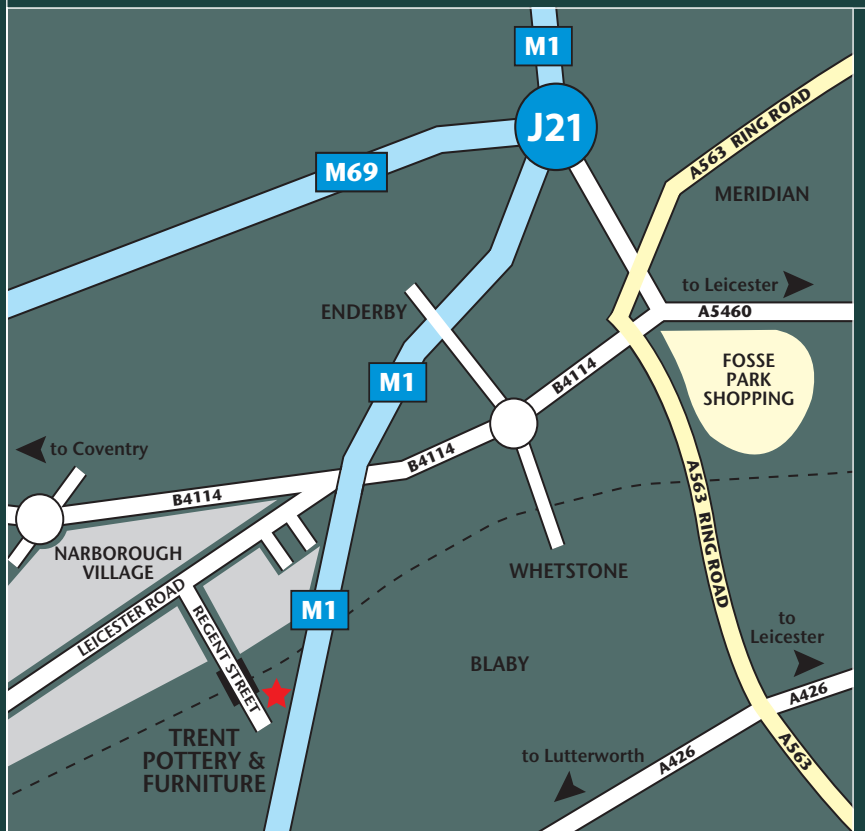

OF/12A

70 x 70cm ROSSA STACKING TABLE
ALUMINIUM

TRENT POTTERY & FURNITURE

notes

Trent Pottery & Furniture

Regent Street | Narborough | Leicester | LE19 2DS

t 0116 286 4911 / 0116 286 7291

f 0116 286 9030