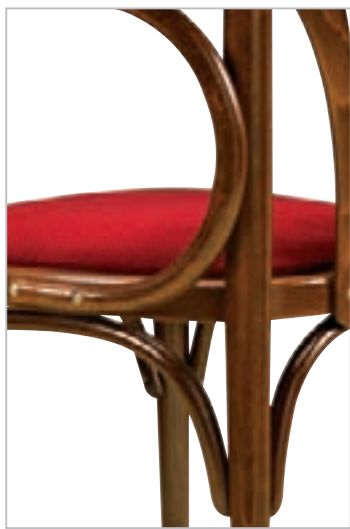

bentwood collection

BC/2W
FANBACK ARMCHAIR
WALNUT