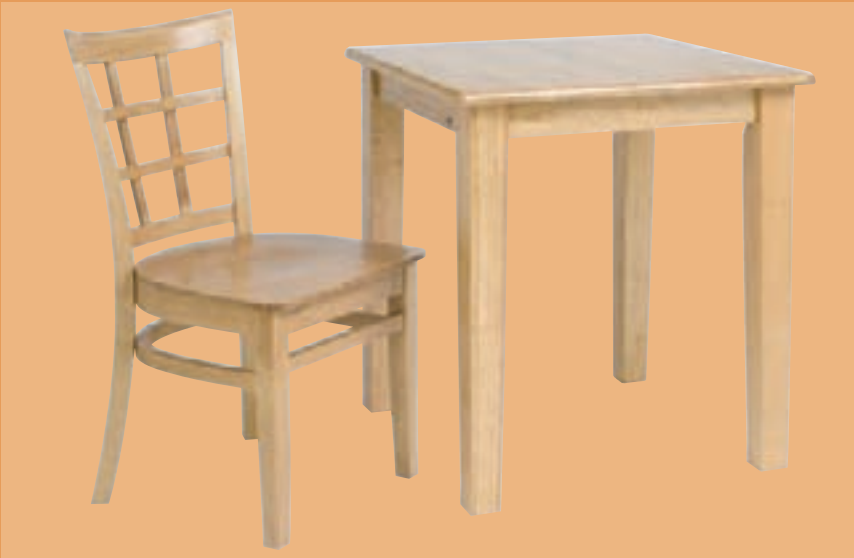

TRENT POTTERY & FURNITURE

wooden tables